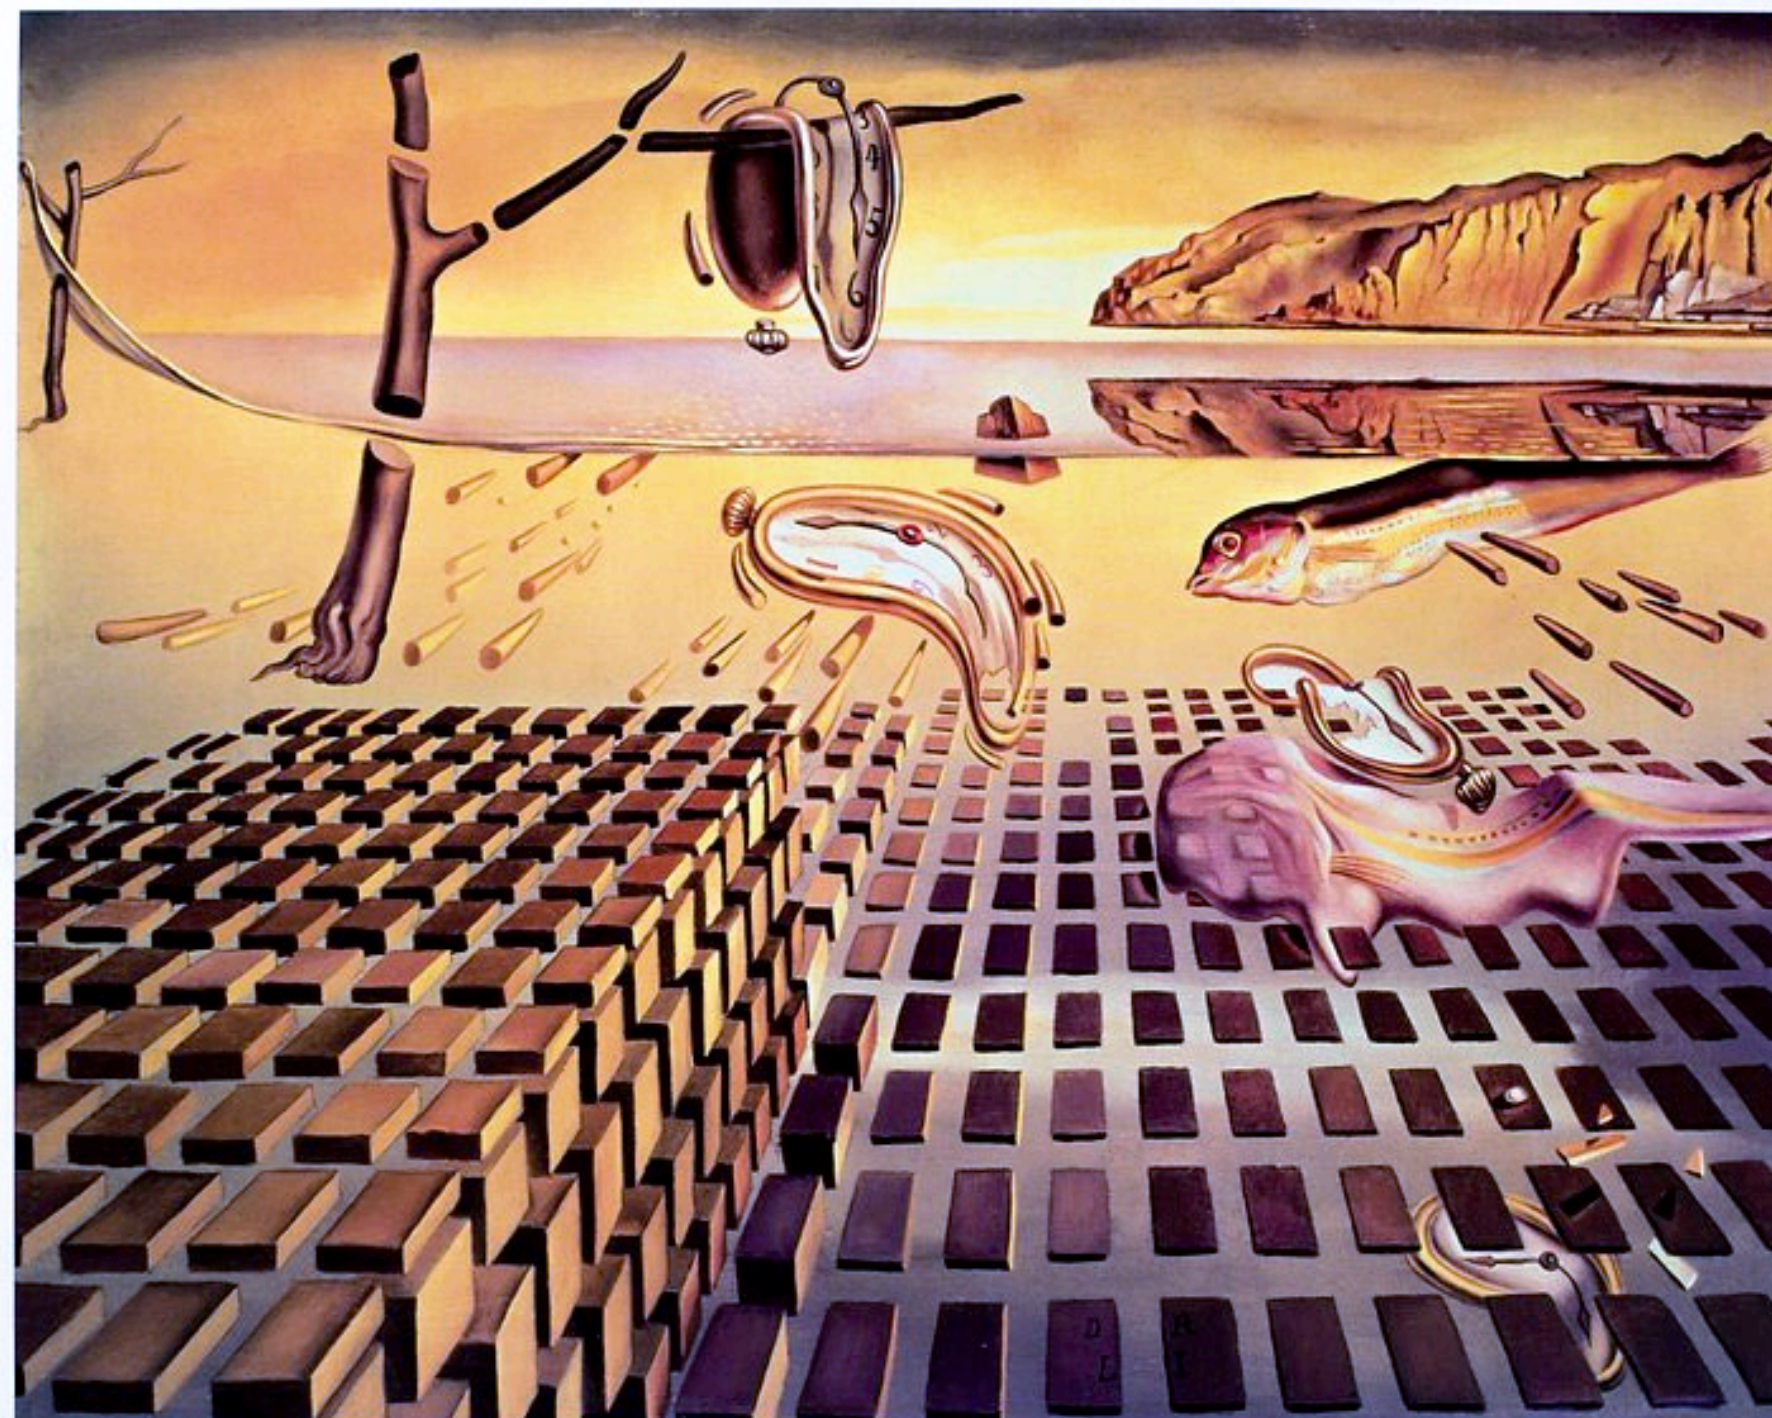

Salvador Dali (Espanha)

Desintegração da Persistência da Memória

R$ 55,00

ou 10x de R$5,50 sem juros

Impressão digital.
28 x 36 cm.